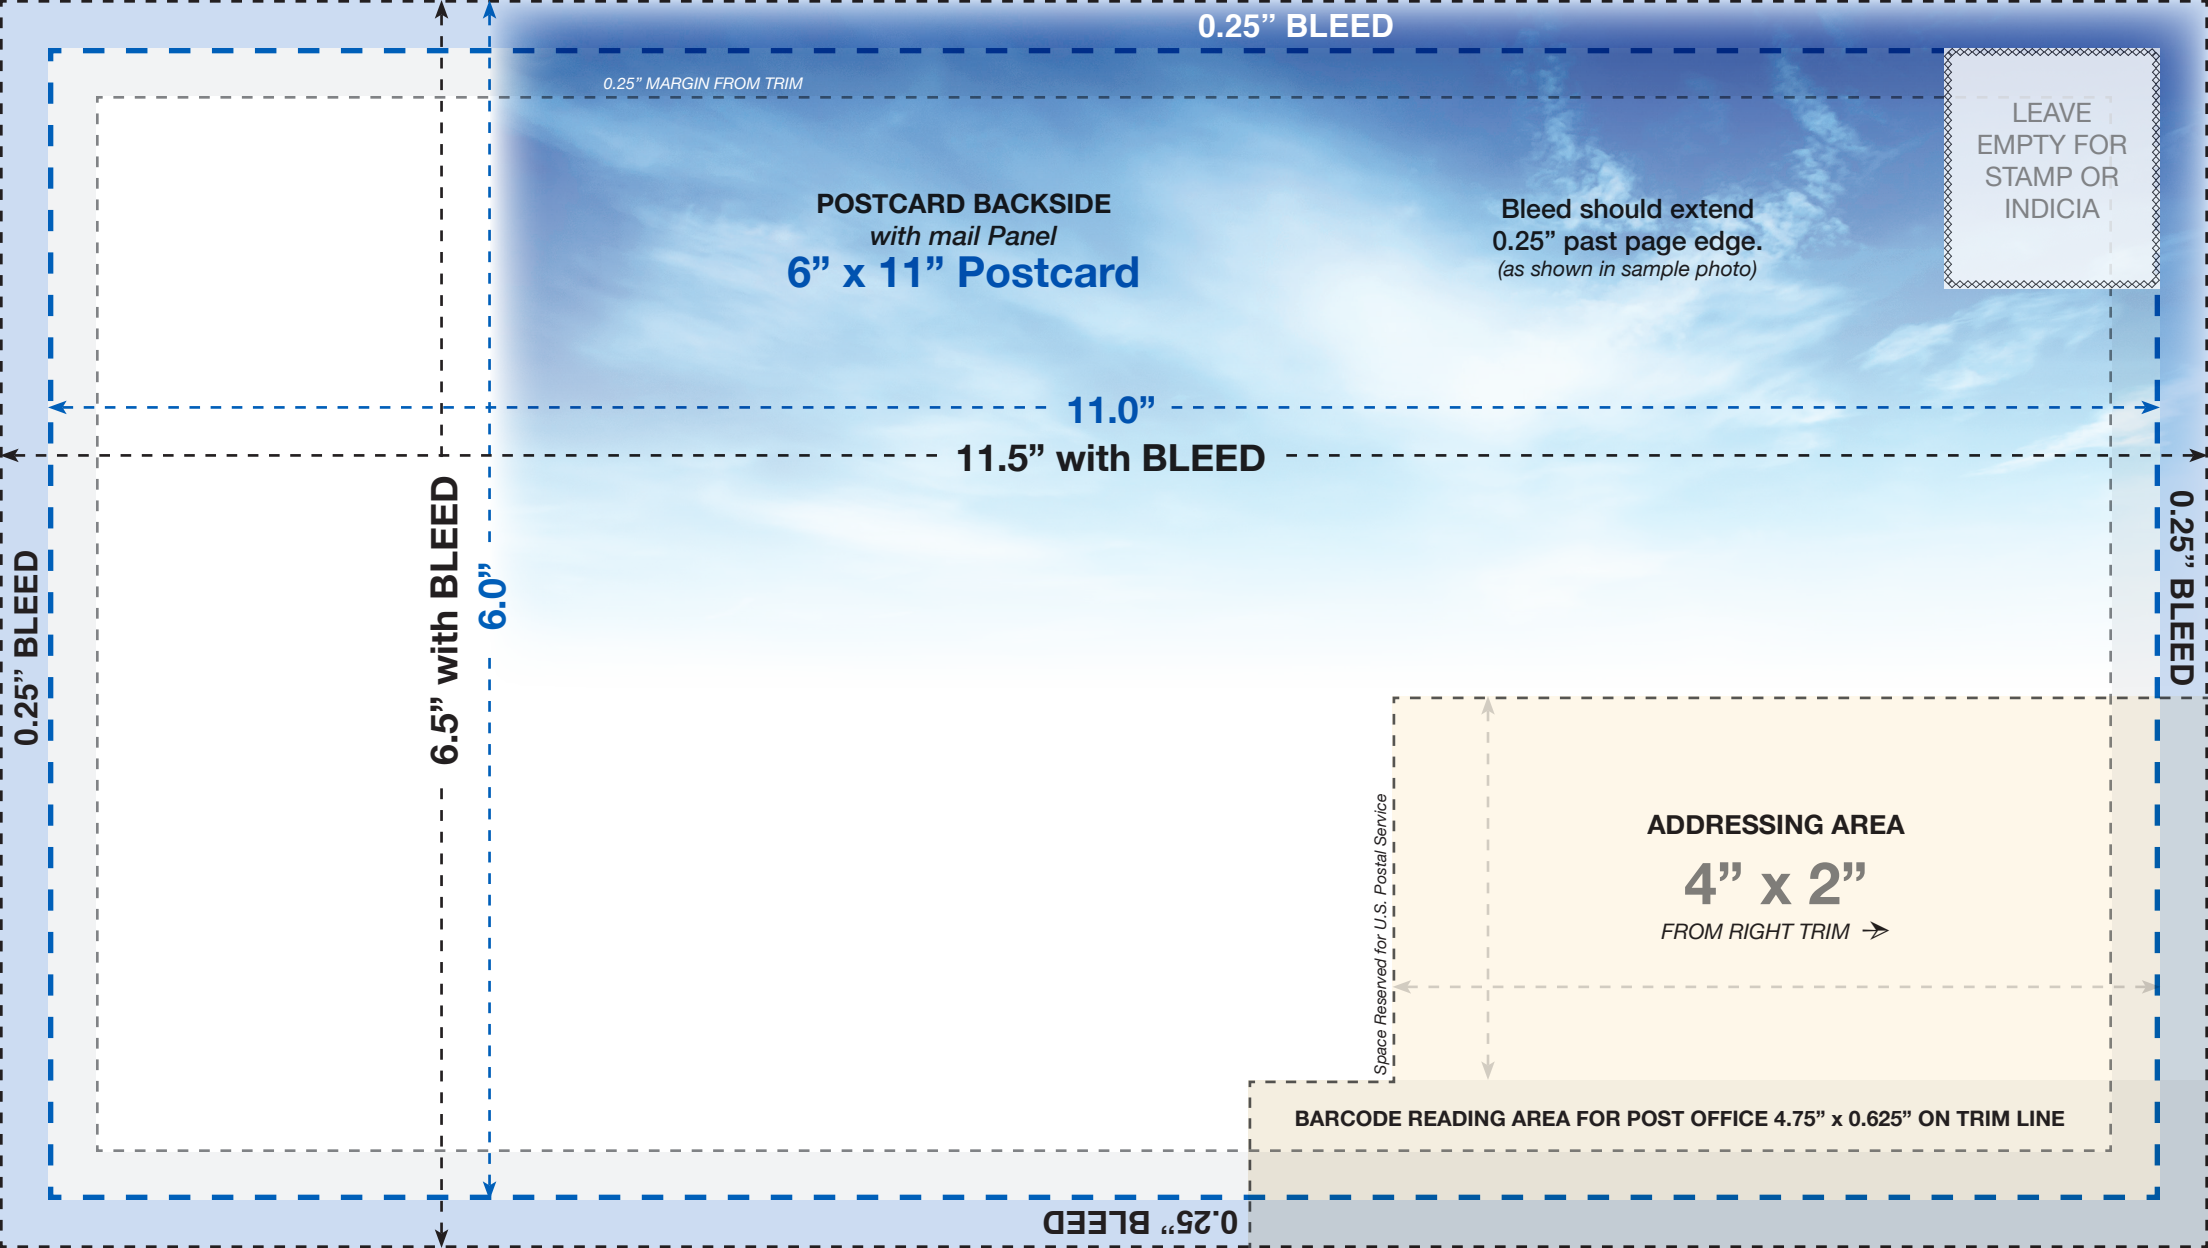

0.25" BLEED

0.25" MARGIN FROM TRIM

POSTCARD FRONTSIDE

6" x 11" Postcard

- Blue Indicates the Trim Line
- Gray Indicates 0.25" Margin
The live area inside the postcards margin (5.5" x 10.5").
- Black Indicates the 0.25" Bleed
Any art that touches the trim should extend 0.25" past the trim line (6.5" x 11.5").

0.25" BLEED

6.5" with BLEED

6.0"

0.25" BLEED

11.0"

11.5" with BLEED

0.25" BLEED

0.25" BLEED

0.25" MARGIN FROM TRIM

POSTCARD BACKSIDE
with mail Panel
6" x 11" Postcard

Bleed should extend
0.25" past page edge.
(as shown in sample photo)

LEAVE
EMPTY FOR
STAMP OR
INDICIA

11.0"

11.5" with BLEED

6.5" with BLEED

6.0"

0.25" BLEED

0.25" BLEED

ADDRESSING AREA

4" x 2"

FROM RIGHT TRIM →

Space Reserved for U.S. Postal Service

BARCODE READING AREA FOR POST OFFICE 4.75" x 0.625" ON TRIM LINE