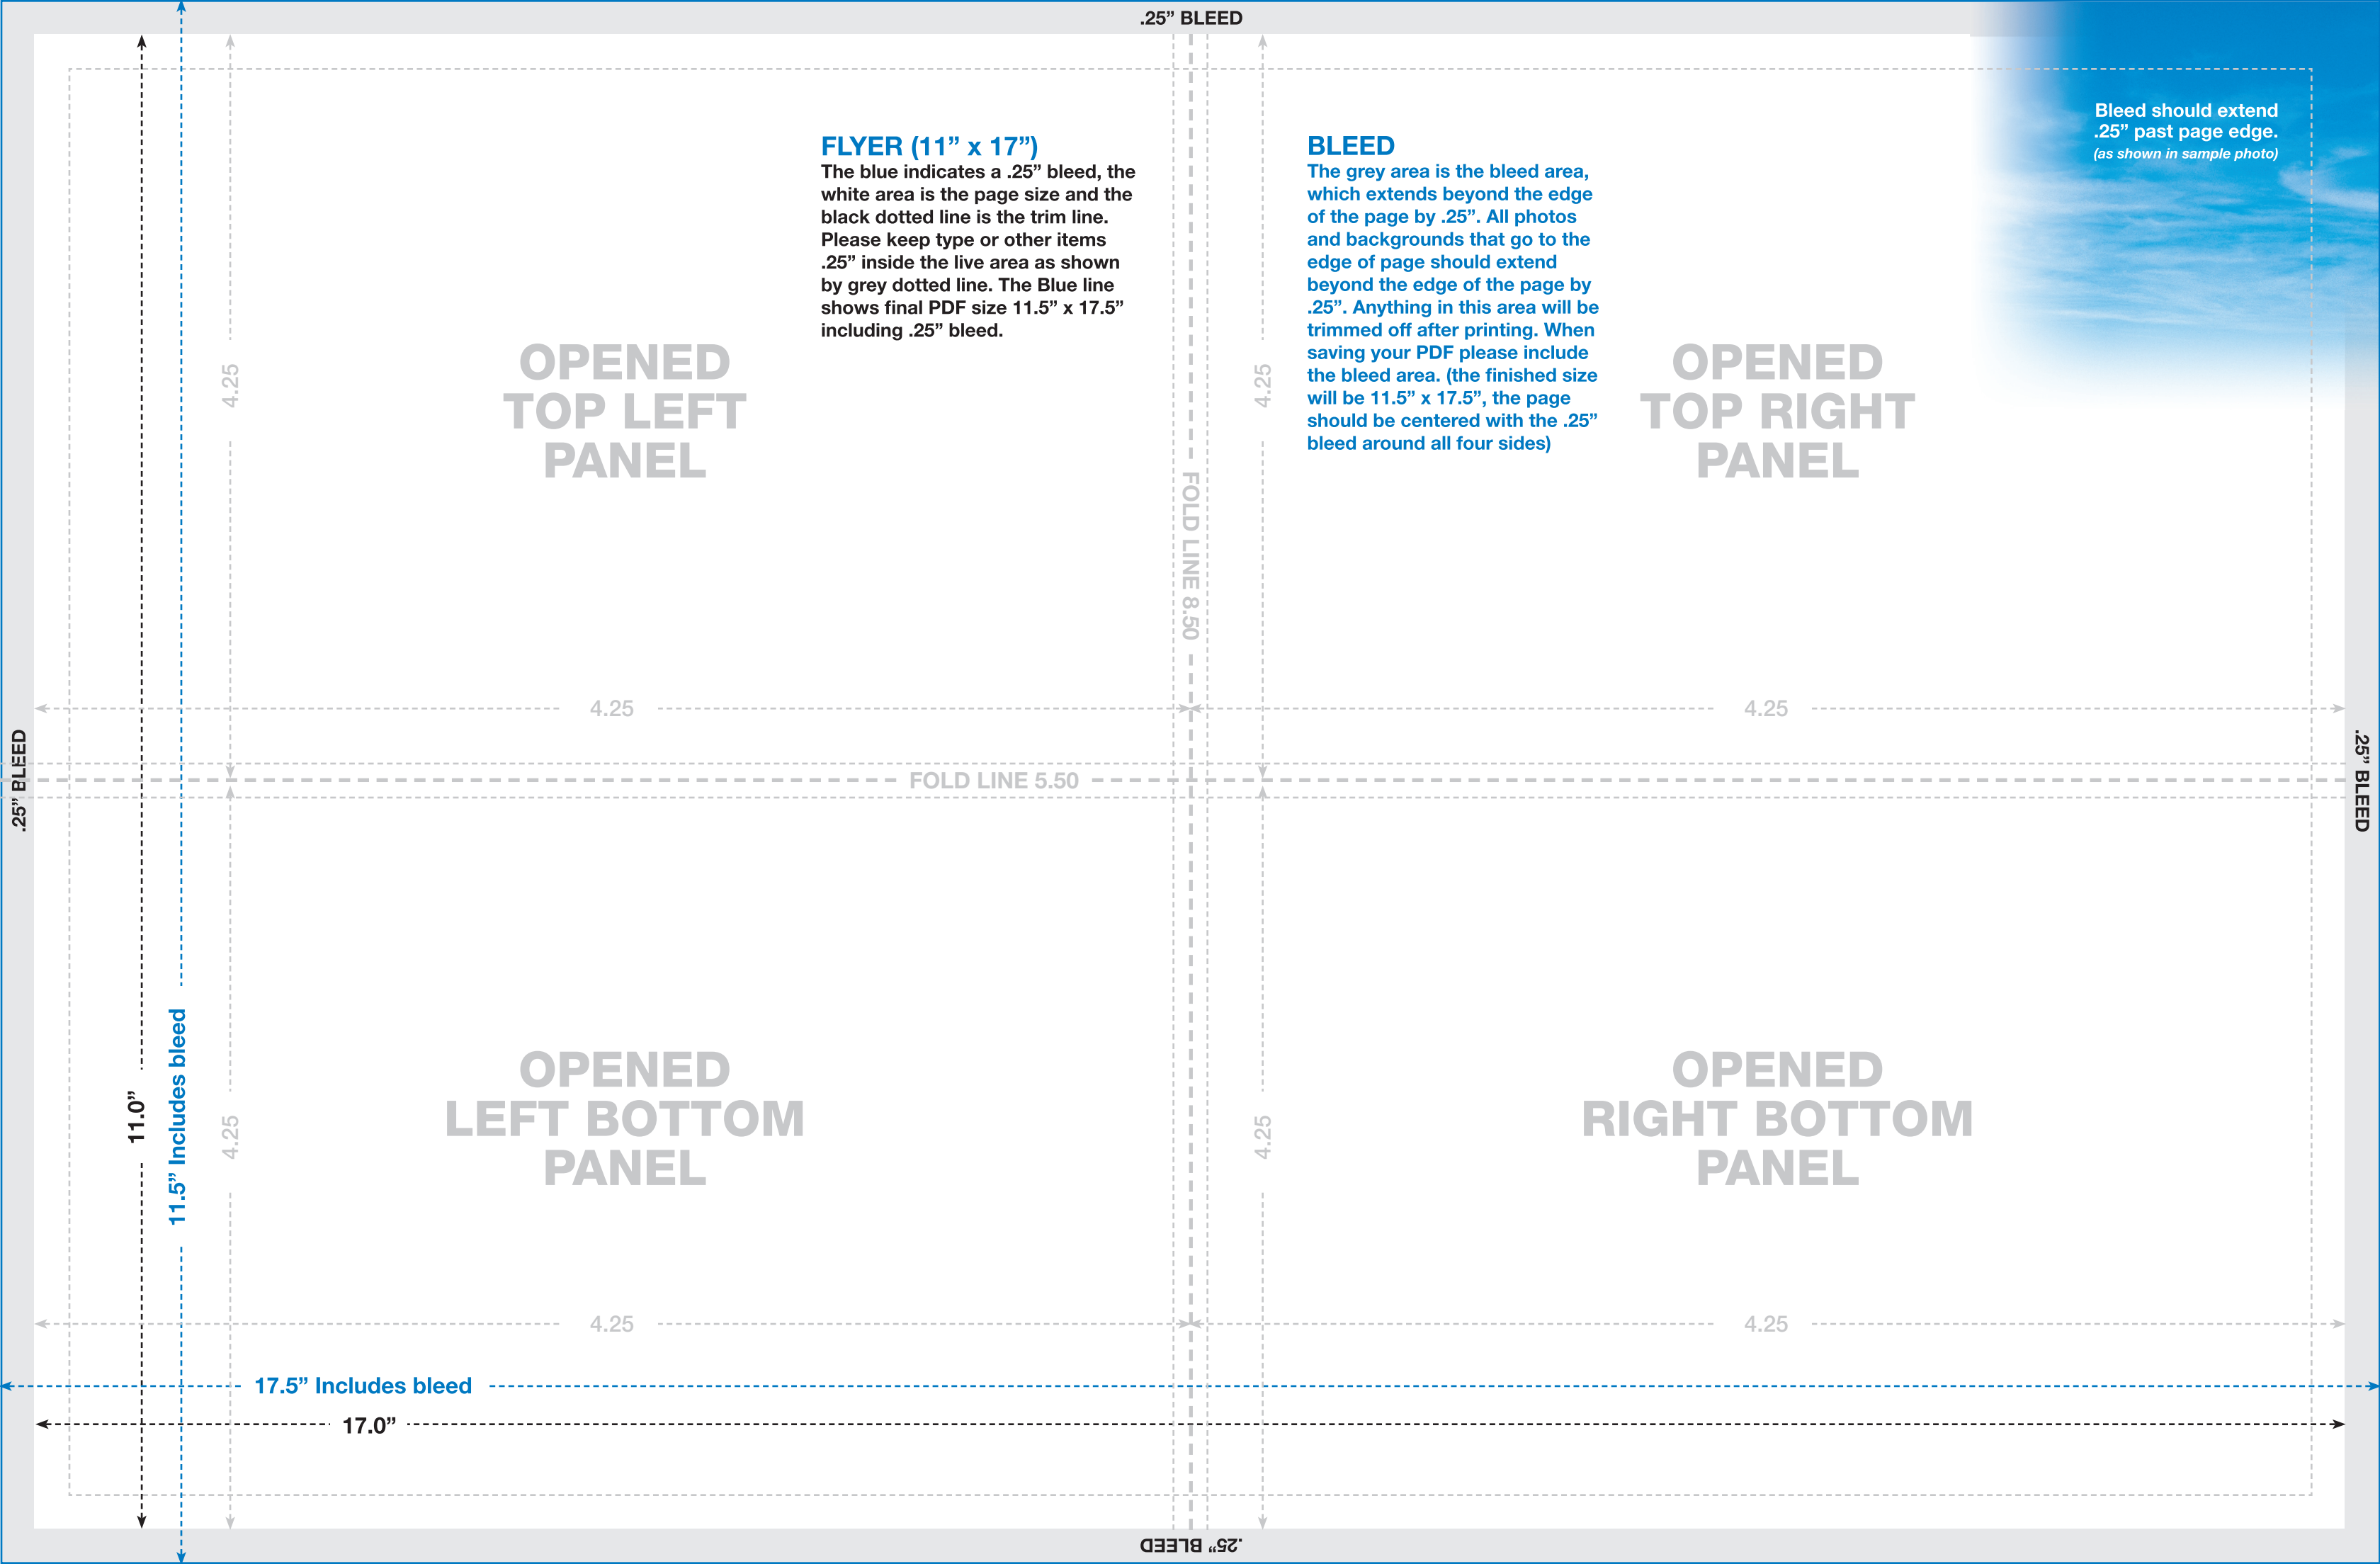

FLYER (11" x 17")

The blue indicates a .25" bleed, the white area is the page size and the black dotted line is the trim line. Please keep type or other items .25" inside the live area as shown by grey dotted line. The Blue line shows final PDF size 11.5" x 17.5" including .25" bleed.

BLEED

The grey area is the bleed area, which extends beyond the edge of the page by .25". All photos and backgrounds that go to the edge of page should extend beyond the edge of the page by .25". Anything in this area will be trimmed off after printing. When saving your PDF please include the bleed area. (the finished size will be 11.5" x 17.5", the page should be centered with the .25" bleed around all four sides)

4.25

4.25

4.25

4.25

4.25

4.25

FLYER (11" x 17")

The blue indicates a .25" bleed, the white area is the page size and the black dotted line is the trim line. Please keep type or other items .25" inside the live area as shown by grey dotted line. The Blue line shows final PDF size 11.5" x 17.5" including .25" bleed.