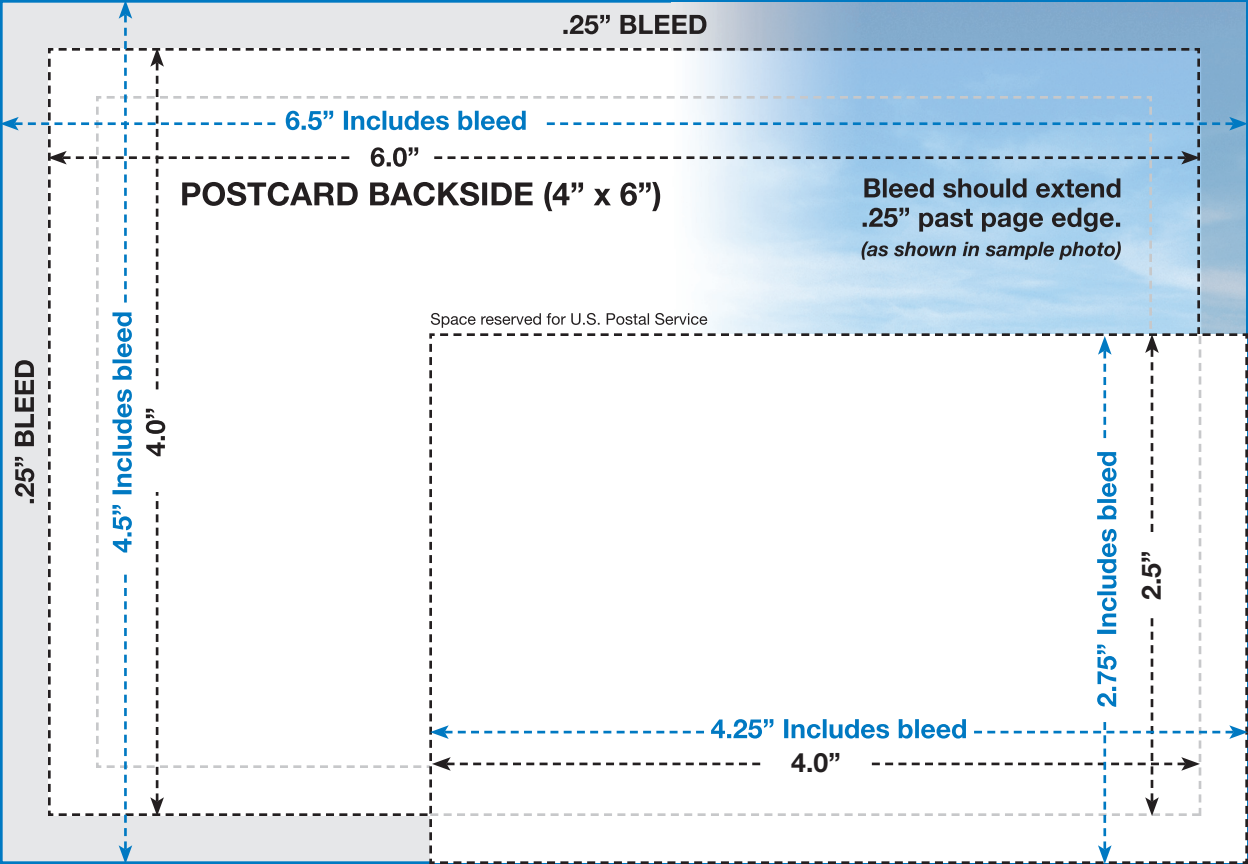

.25" BLEED

6.5" Includes bleed

6.0"

POSTCARD BACKSIDE (4" x 6")

**Bleed should extend
.25" past page edge.
(as shown in sample photo)**

Space reserved for U.S. Postal Service

4.5" Includes bleed

4.0"

2.75" Includes bleed

2.5"

4.25" Includes bleed

4.0"

.25" BLEED