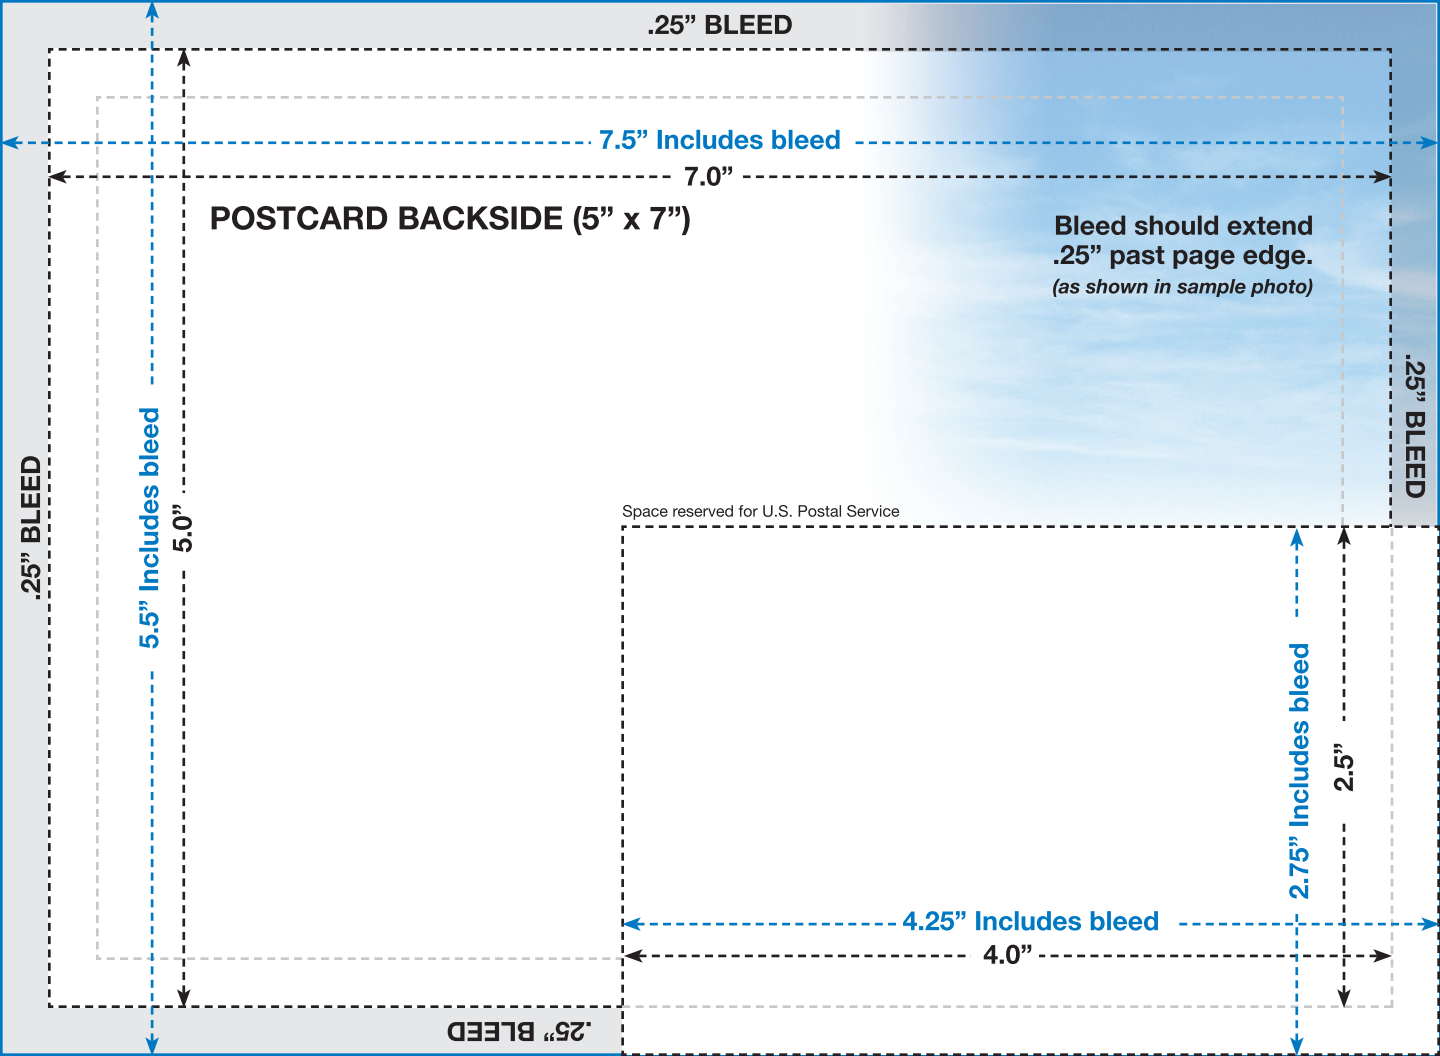

.25" BLEED

POSTCARD FRONTSIDE (5" x 7")

Bleed should extend .25" past page edge.
(as shown in sample photo)

.25" BLEED

5.5" Includes bleed

5.0"

POSTCARD (5.0" x 7.0")

The blue indicates a .25" bleed, the white area is the page size and the black dotted line is the trim line. Please keep type or other items .25" inside the live area as shown by grey dotted line. The Blue line shows final PDF size 5.5" x 7.5" including .25" bleed.

BLEED

The grey area is the bleed area, which extends beyond the edge of the page by .25". All photos and backgrounds that go to the edge of page should extend beyond the edge of the page by .25". Anything in this area will be trimmed off after printing. When saving your PDF please include the bleed area. (the finished size will be 5.5" x 7.5", the page should be centered with the .25" bleed around all four sides)

.25" BLEED

7.5" Includes bleed

7.0"

.25" BLEED

.25" BLEED

7.5" Includes bleed

7.0"

POSTCARD BACKSIDE (5" x 7")

4.25" Includes bleed

4.0"

.25" BLEED