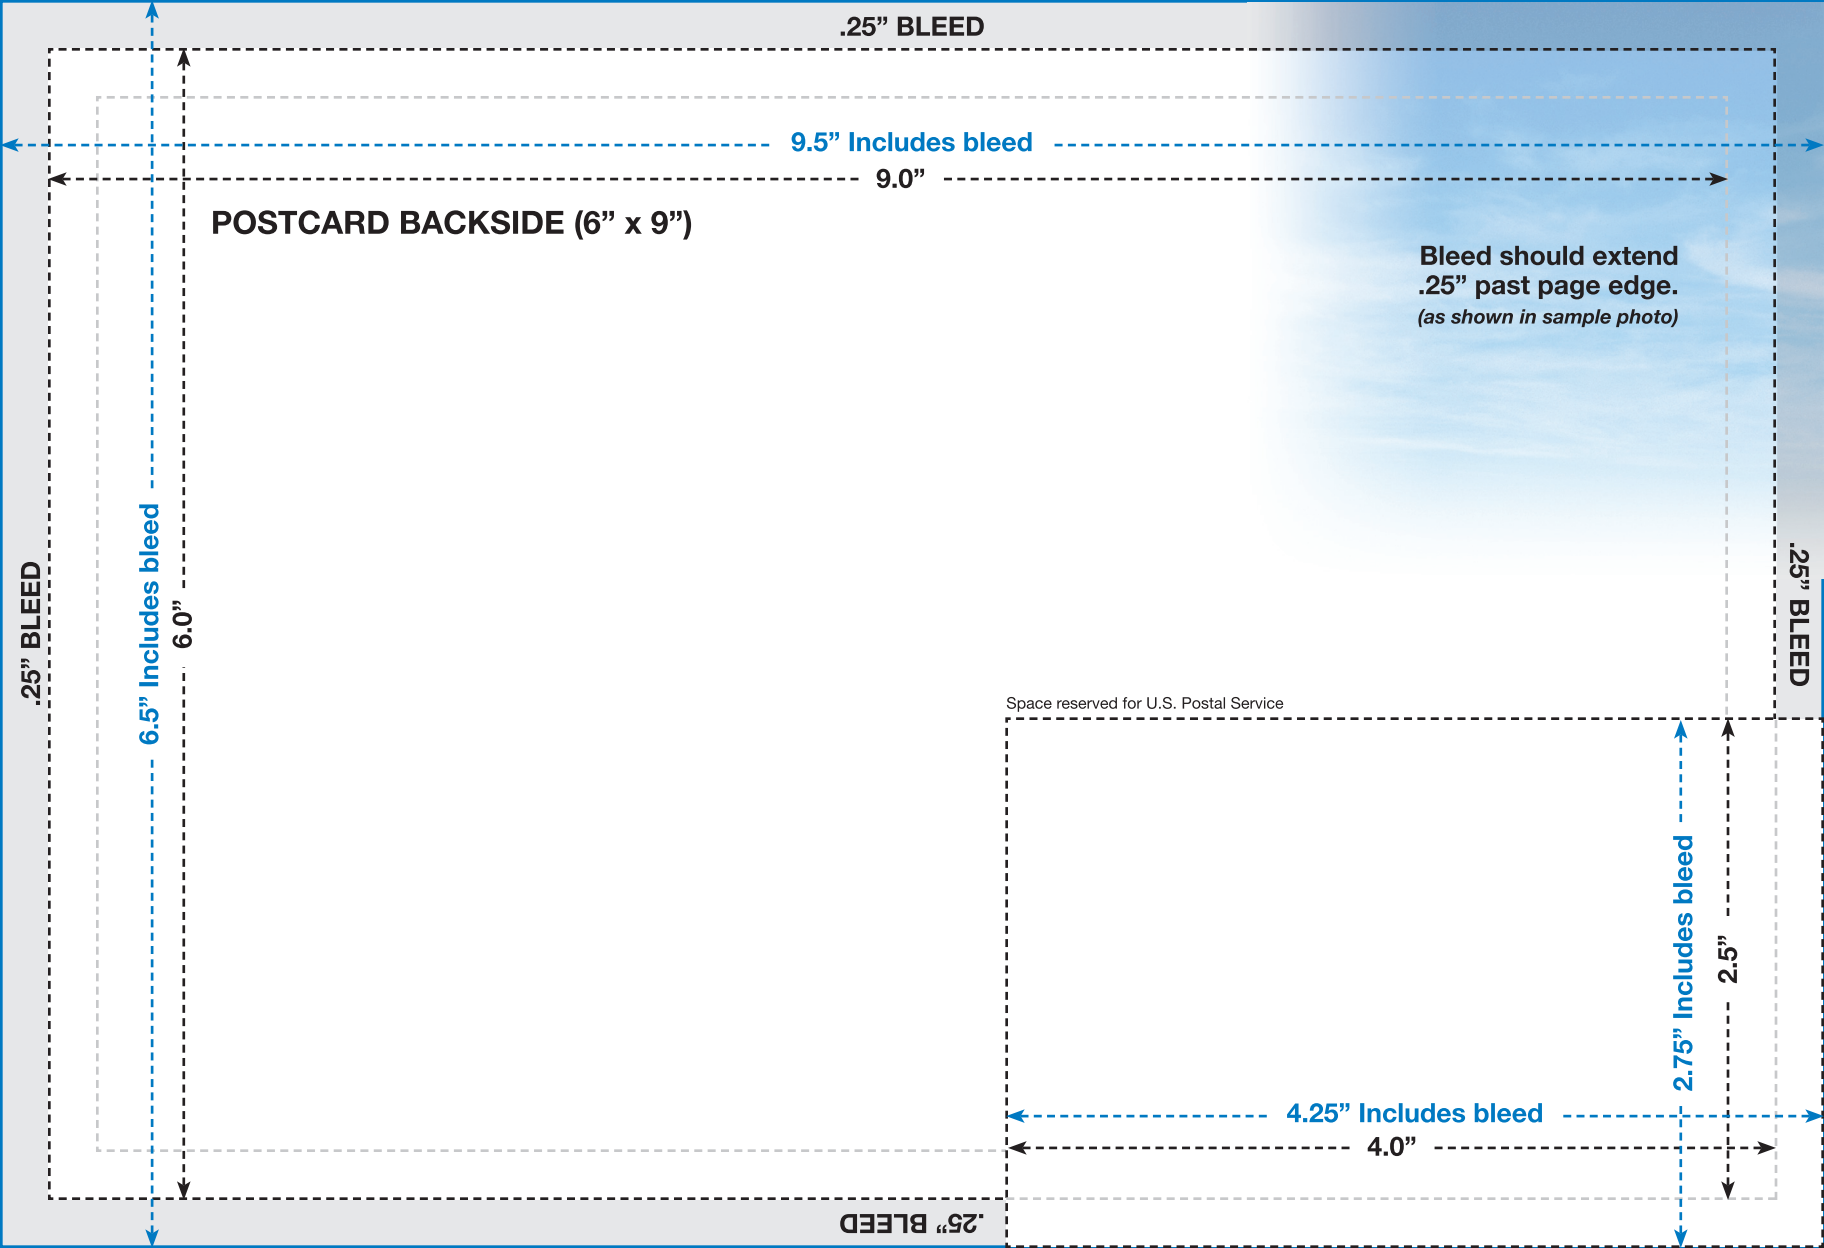

.25" BLEED

POSTCARD (6.0" x 9.0")

The blue indicates a .25" bleed, the white area is the page size and the black dotted line is the trim line. Please keep type or other items .25" inside the live area as shown by grey dotted line. The Blue line shows final PDF size 6.5" x 9.5" including .25" bleed.

Bleed should extend .25" past page edge.
(as shown in sample photo)

BLEED

The grey area is the bleed area, which extends beyond the edge of the page by .25". All photos and backgrounds that go to the edge of page should extend beyond the edge of the page by .25". Anything in this area will be trimmed off after printing. When saving your PDF please include the bleed area. (the finished size will be 6.5" x 9.5", the page should be centered with the .25" bleed around all four sides)

.25" BLEED

6.5" Includes bleed
6.0"

.25" BLEED

POSTCARD FRONTSIDE (6" x 9")

9.5" Includes bleed

9.0"

.25" BLEED

.25" BLEED

9.5" Includes bleed

9.0"

POSTCARD BACKSIDE (6" x 9")

Bleed should extend
.25" past page edge.
(as shown in sample photo)

.25" BLEED

6.5" Includes bleed
6.0"

.25" BLEED

Space reserved for U.S. Postal Service